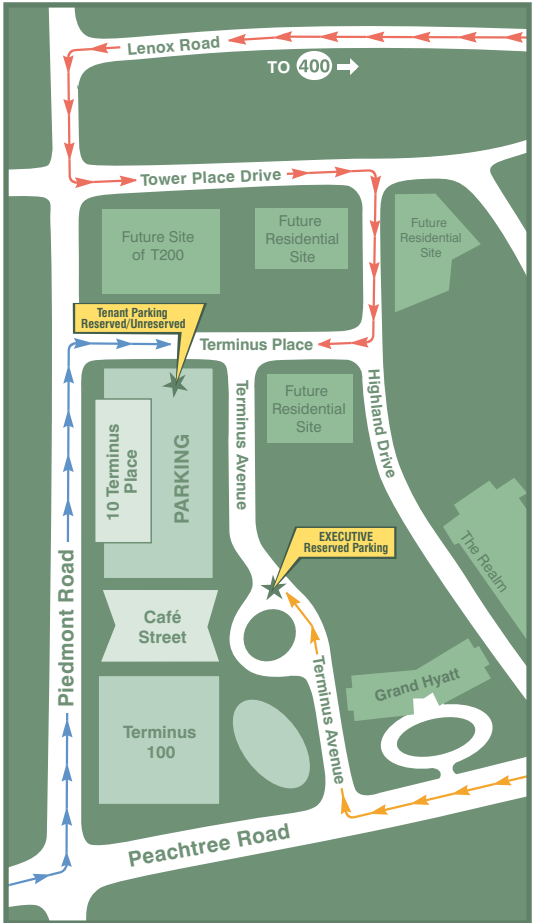

Coming From

Follow

Atlanta Airport and I-85 South
GA 400 North
I-75 North (Outside I-285)
I-75 South
I-75 North (Inside I-285)
I-85 North

PARKING MAP

FROM ATL Airport and I-85 South

Take I-85 North
Take Exit 87 (GA 400 North)
Take Exit 2 (Lenox Rd)
Turn Left on Lenox Rd (go .4 miles)
Turn Left on Piedmont Rd and go to next traffic light
Turn Left onto Tower Place Dr
Turn Right at next intersection onto Highland Dr
Turn Right at next intersection onto Terminus PI

For Executive Reserved parking:

Turn Left onto Terminus Ave

For Tenant Reserved and Unreserved parking:

Garage entrance on left after passing Terminus Ave
Parking staff and/or signs will direct you to parking deck

FROM GA 400 North

Take GA 400 South
Take Exit 2 (Lenox Rd)
Turn Right on Lenox Rd (go .4 miles)
Turn Left on Piedmont Rd and go to next traffic light
Turn Left onto Tower Place Dr
Turn Right at next intersection onto Highland Dr
Turn Right at next intersection onto Terminus PI

FROM I-85 North

Take I-85 South
Take Exit 88 (Cheshire Bridge Rd/Lenox Rd)
Turn Right on Lenox Rd (go 1.7 miles)
Turn Left on Peachtree Rd (go .6 miles)
Turn Right onto Terminus Ave (just past the Hyatt)